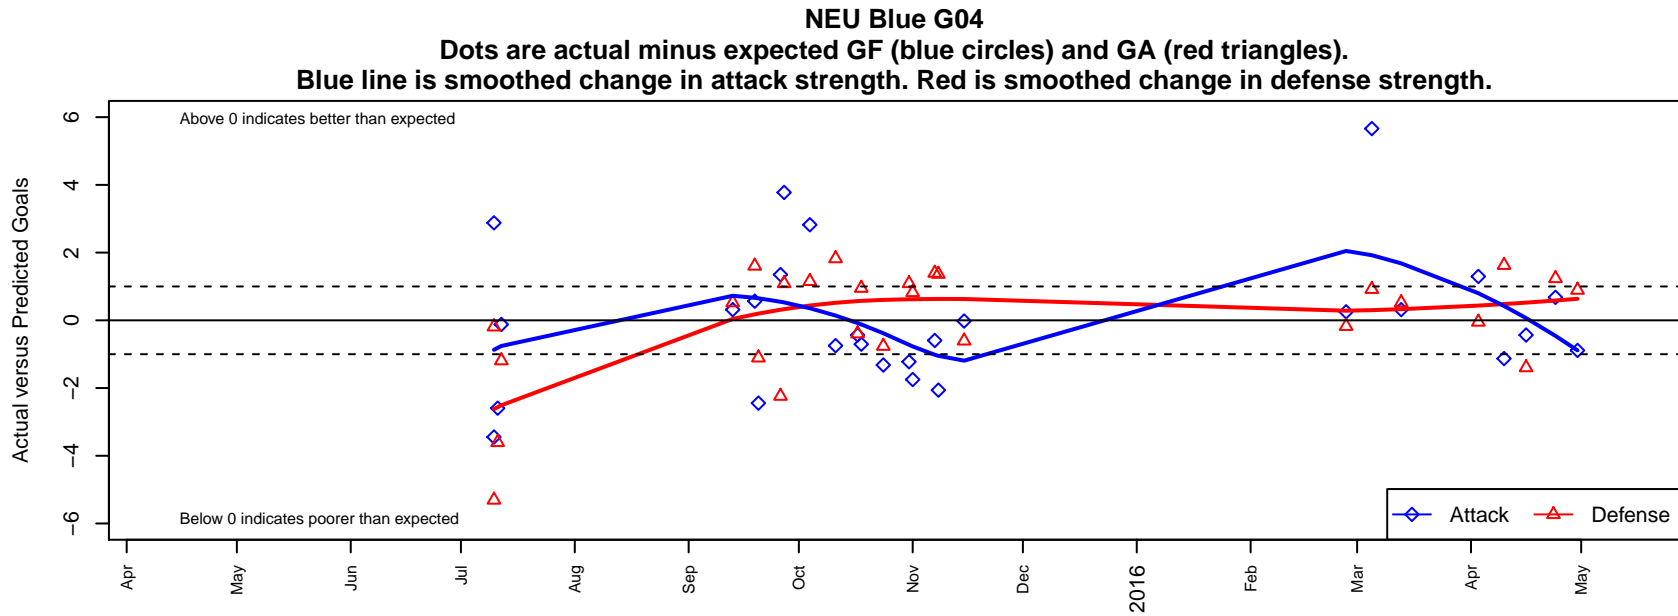

NEU Blue G04

Northeast United
 Portland, OR
 G04 total strength=448
 attack=0.38 defense=0.23
 fall league = PTT G04 Div 1 White
 spr league = Spr OYS G04 Div 1 White

alt names used:
 NORTHEAST UNITED PDXNEU G04 GIRLS B
 NEU PDX G04 Blue
 NEU PDX G04 Blue
 NEU PDX G04 Blue

Venues played:
 2015 PCU Summer Classic U11 Silver
 2015 PTT G04 Division 1 White
 2015 OYS Presidents Cup G04
 2015 Spr OYS G04 Division 1 White

**attack and defense variance (black dot)
relative to other teams
and top 10 in region**