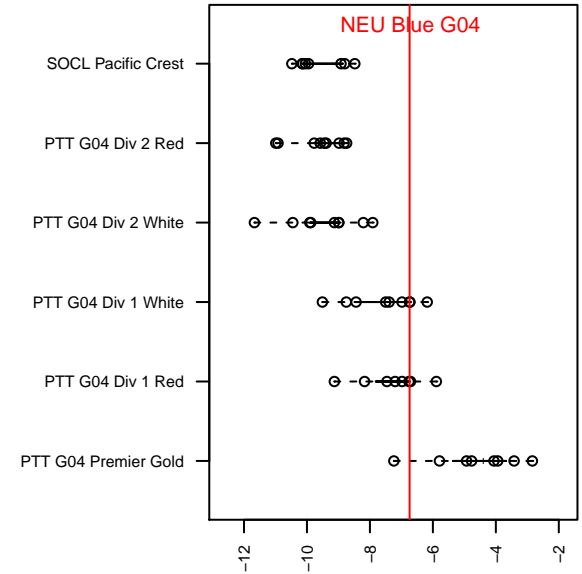

**attack and defense rating
relative to others at age
and all opponents in last 13 months**